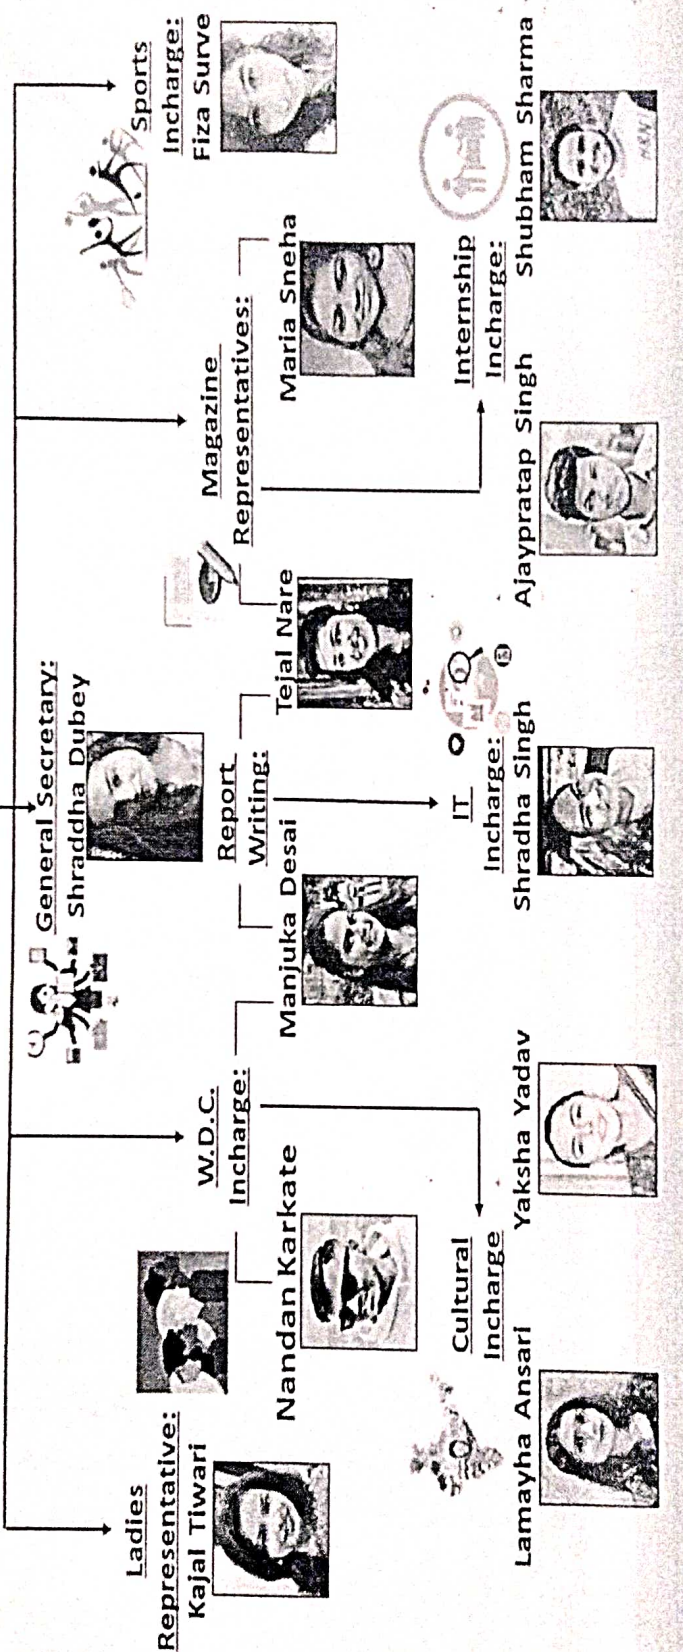

2.4.3

Gokhale Education Society's
COLLEGE OF EDUCATION AND RESEARCH
Parel, Mumbai - 400 012.
Estd. 1970

Student's council 2022

Dr. S.B. Bodke
Professor in charge

Prof. Dr. Prashant S. Kale
I/C Principal
Gokhale Education Society's
College of Education & Research
Parel, Mumbai - 400 012.